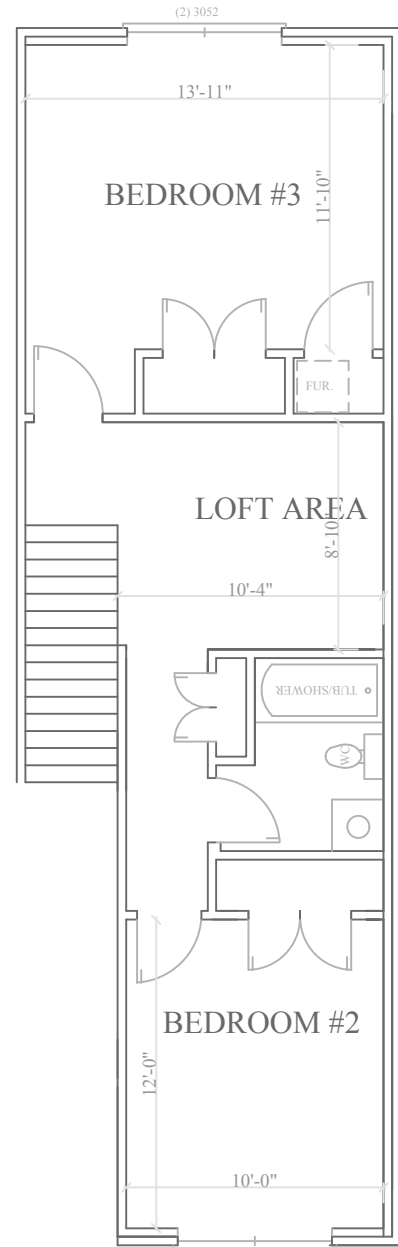

BEDROOM #2/LOFT AND BATH 360 SQUARE FEET

\*ALL SQUARE FOOTAGE IS FOR SLAB HOMES

BEDROOM #2 & #3/LOFT/BATH 595 SQUARE FEET